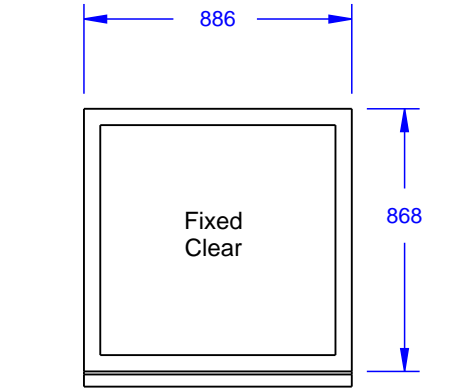

GD03 - 910x2030mm  
Garage Side Door  
Right Hand Opening

GW01/GW02 - 900x900mm  
Side Windows

GW03/GW04 - 550x1180mm  
Roof Windows  
Velux CK06 GGL 3070

Viewed from Outside

<b>Revision History</b>			Units: mm	Third Angle Projection	Rev No.: 1A	Date: 02/04/2019	Title: Garage Doors and Windows
Rev No.	Date	Changes	Scale: NTS		Drawn: JES	Checked: <chk>	Drawing Number: G100-GD-GW-01
1A			Sheet: 1 of 1		A3	Revision note: New Drawing	