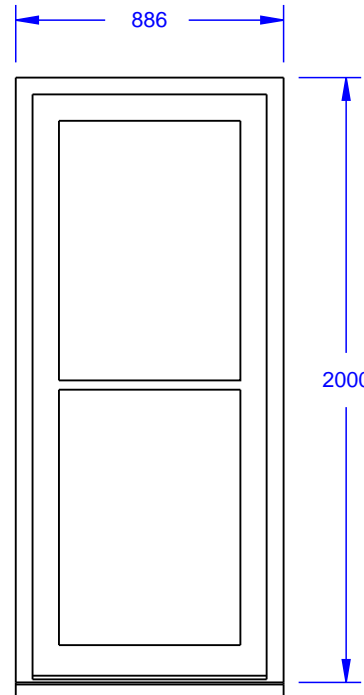

**Garage External Doors/Windows**

Windows Double Glazed  
Colour - TBD

GD01 and GD02 - 2750x2250mm  
Sectional Garage Door  
Hormann LPU42 L-ribbed Silkgrain  
Colour - RAL6005 (Moss Green)  
No handle - Electric Opener (SupraMatic E)  
Fitted behind opening

GD03 - 910x2030mm  
Garage Side Door  
Right Hand Opening

GW01/GW02 - 900x900mm  
Side Windows

GW03/GW04 - 550x1180mm  
Roof Windows  
Velux CK06 GGL 3070

Viewed from Outside

<b>Revision History</b>			Units: mm	Third Angle Projection	Rev No.: 1A	Date: 02/04/2019	Title: Garage Doors and Windows
Rev No.	Date	Changes	Scale: NTS		Drawn: JES	Checked: <chk>	Drawing Number: G100-GD-GW-01
1A			Sheet: 1 of 1		A3	Revision note: New Drawing	