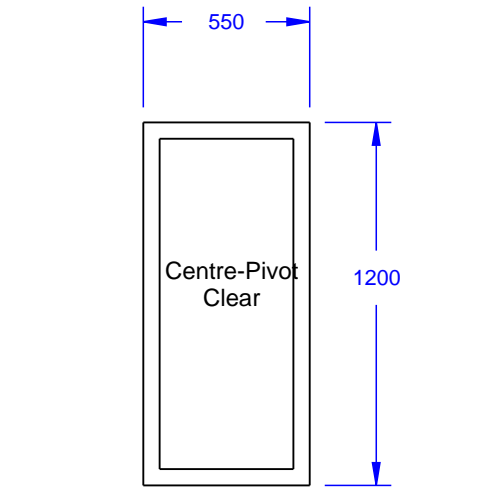

**Garage External Doors/Windows**

Windows Double Glazed  
Colour - TBD

GD01 and GD02 - 2750x2250mm  
Sectional Garage Door  
Hormann LPU42 L-ribbed Silkgrain  
Colour - RAL6005 (Moss Green)  
No handle - Electric Opener (SupraMatic E)  
Fitted behind opening

GD03 - 910x2030mm  
Garage Side Door  
Right Hand Opening

GW01/GW02 - 900x900mm  
Side Windows

GW03/GW04 - 550x1180mm  
Roof Windows  
Velux CK06 GGL 3070

Viewed from Outside

<b>Revision History</b>			Units: mm	Third Angle Projection	Rev No.: 1A	Date: 02/04/2019	Title: Garage Doors and Windows
Rev No.	Date	Changes	Scale: NTS		Drawn: JES	Checked: <chk>	Drawing Number: G100-GD-GW-01
1A			Sheet: 1 of 1		A3	Revision note: New Drawing	