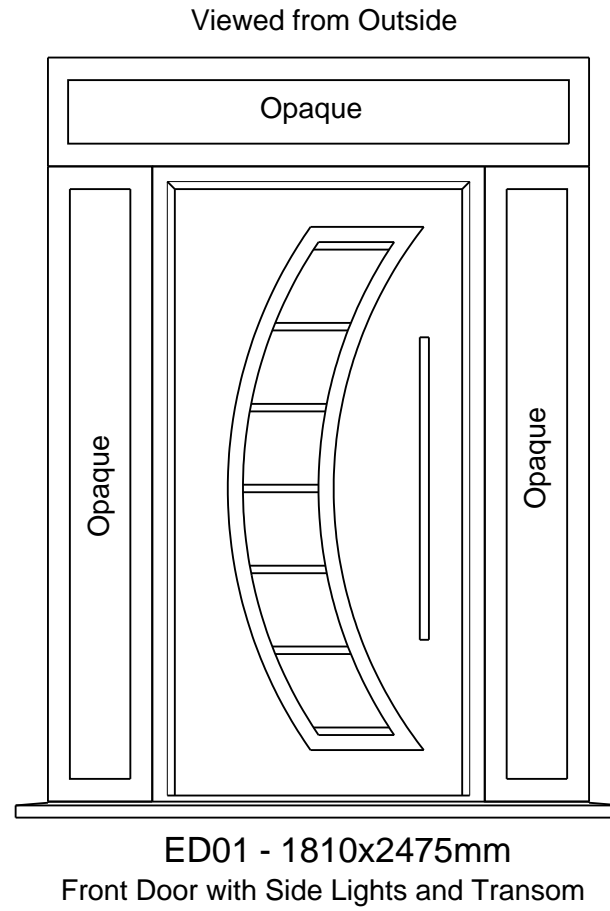

House External Doors
 Triple Glazed (structure TBA)
 Aluminium Frame
 Colour - TBD

Door design/layout - TBD

Revision History			Units: mm	Third Angle Projection	Rev No.: 1B	Date: 28/06/2018	Title: House External Doors
Rev No.	Date	Changes	Scale: NTS		Drawn: JES	Checked: <chk>	Drawing Number: H100-ED-01
1A	08/06/2018	New Drawing	Sheet: 1 of 1		A3	Revision note: Added Notes	
1B	28/06/2018	Added notes					