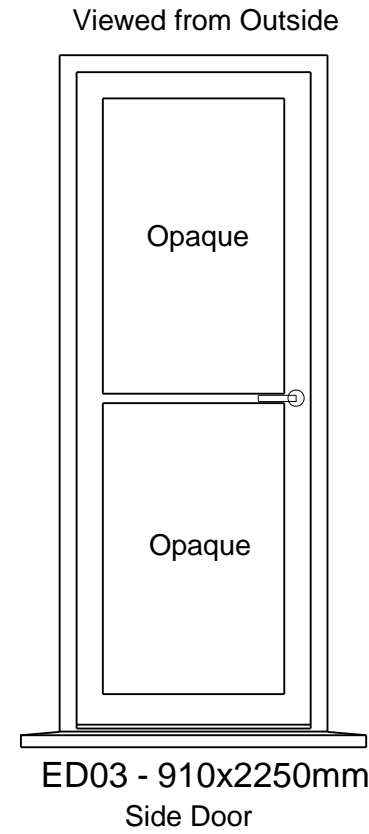

House External Doors
 Triple Glazed (structure TBA)
 Aluminium Frame
 Colour - TBD

Door design/layout - TBD

Revision History			Units: mm	Third Angle Projection	Rev No.: 1B	Date: 28/06/2018	Title: House External Doors
Rev No.	Date	Changes	Scale: NTS		Drawn: JES	Checked: <chk>	Drawing Number: H100-ED-01
1A	08/06/2018	New Drawing	Sheet: 1 of 1		A3	Revision note: Added Notes	
1B	28/06/2018	Added notes					